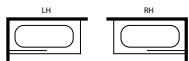

PORTRAIT 16 \

FIXED BATH SCREEN

STANDARD-FIXED SIZES ONLY

CODE	PRICE						
WIDTH (mm)	920-935						
HEIGHT (mm)	1522						
CLEAR	£823						
ULTRA-CLEAR	£1,070						
COLOURS*	£1,111						
FLUTED & CROSS REEDED	£1,193						

*SATIN ETCHED, BLUE, BRONZE, GREEN, OR GREY TINTED GLASS

Configurations

Additional finishes:

PORTRAIT 16

All prices shown are inclusive of VAT