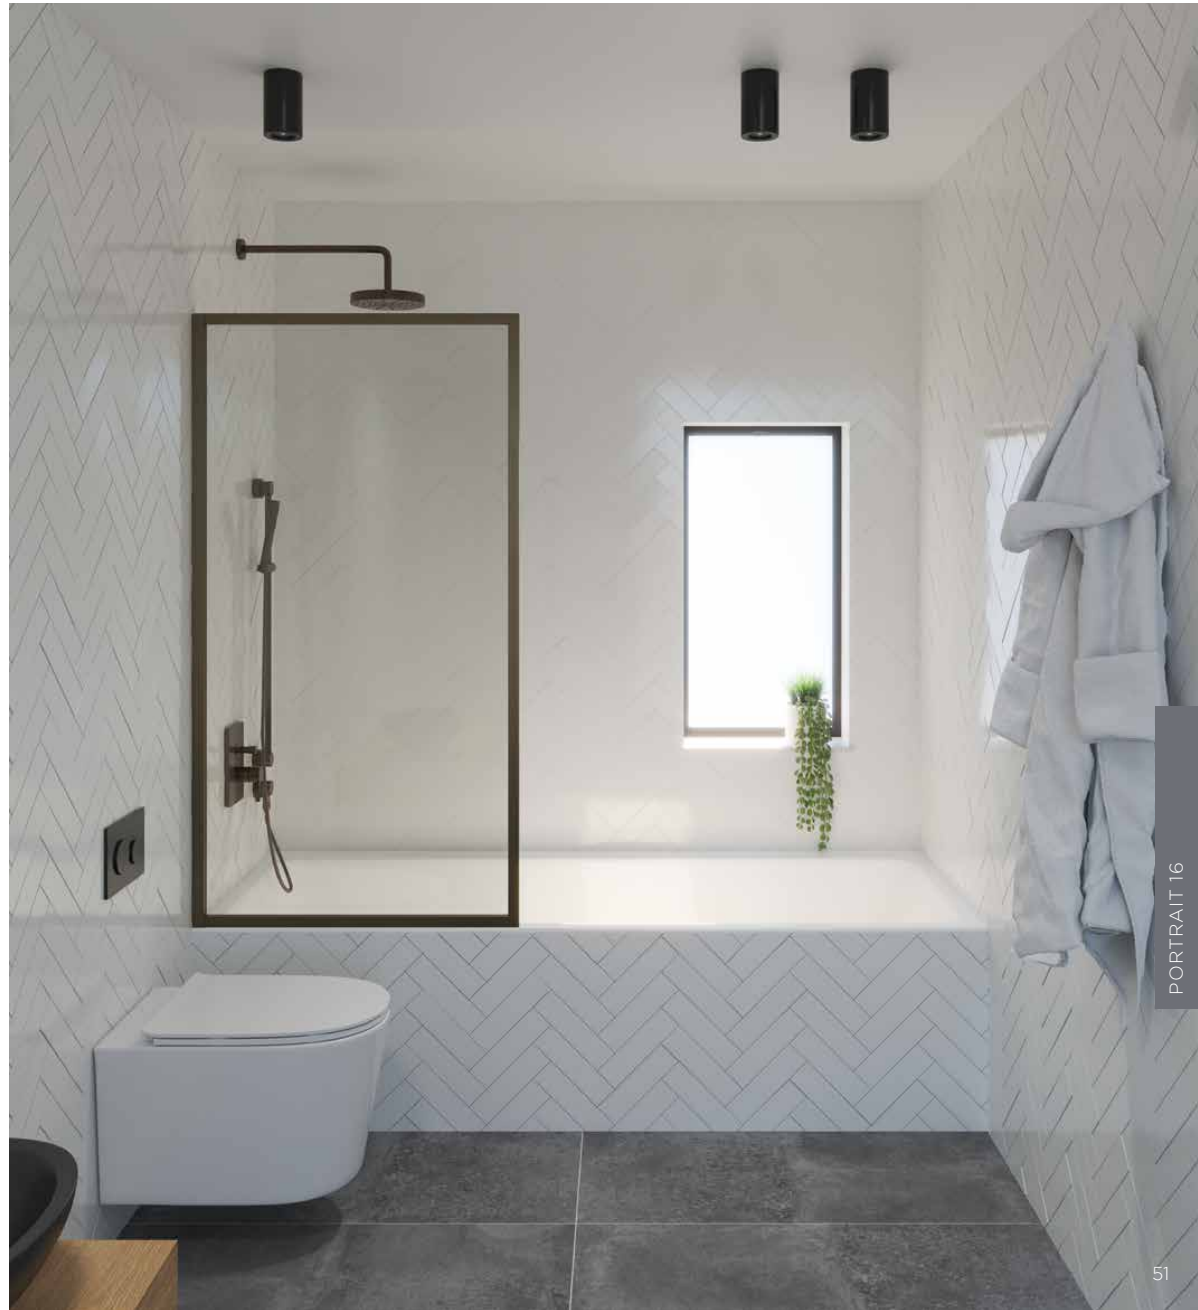

PORTRAIT 16 \

FIXED BATH SCREEN

STANDARD-FIXED SIZES ONLY

CODE	PRICE						
WIDTH (mm)	920-935						
HEIGHT (mm)	1522						
CLEAR	£823						
ULTRA-CLEAR	£1,070						
COLOURS*	£1,111						
FLUTED & CROSS REEDED	£1,193						

*SATIN ETCHED, BLUE, BRONZE, GREEN, OR GREY TINTED GLASS

Configurations

Additional finishes:

PORTRAIT 16

All prices shown are inclusive of VAT